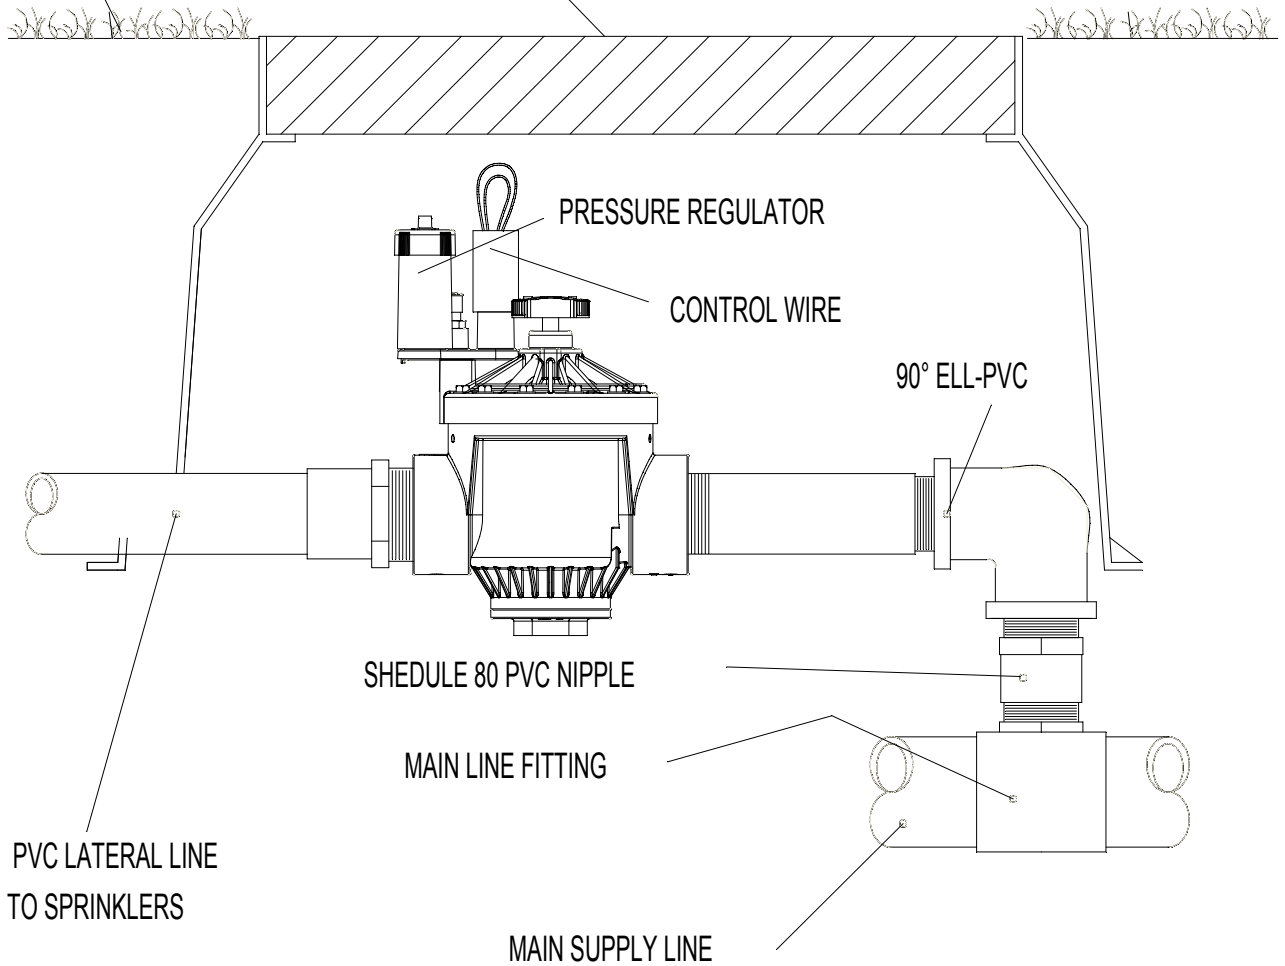

PLASTIC VALVE BOX
WITH COVER

FINISH GRADE

PRESSURE REGULATOR

CONTROL WIRE

90° ELL-PVC

SCHEDULE 80 PVC NIPPLE

MAIN LINE FITTING

PVC LATERAL LINE
TO SPRINKLERS

MAIN SUPPLY LINE

Hunter®

2"PGV W/PR

NO SCALE

INSTALLATION DETAIL