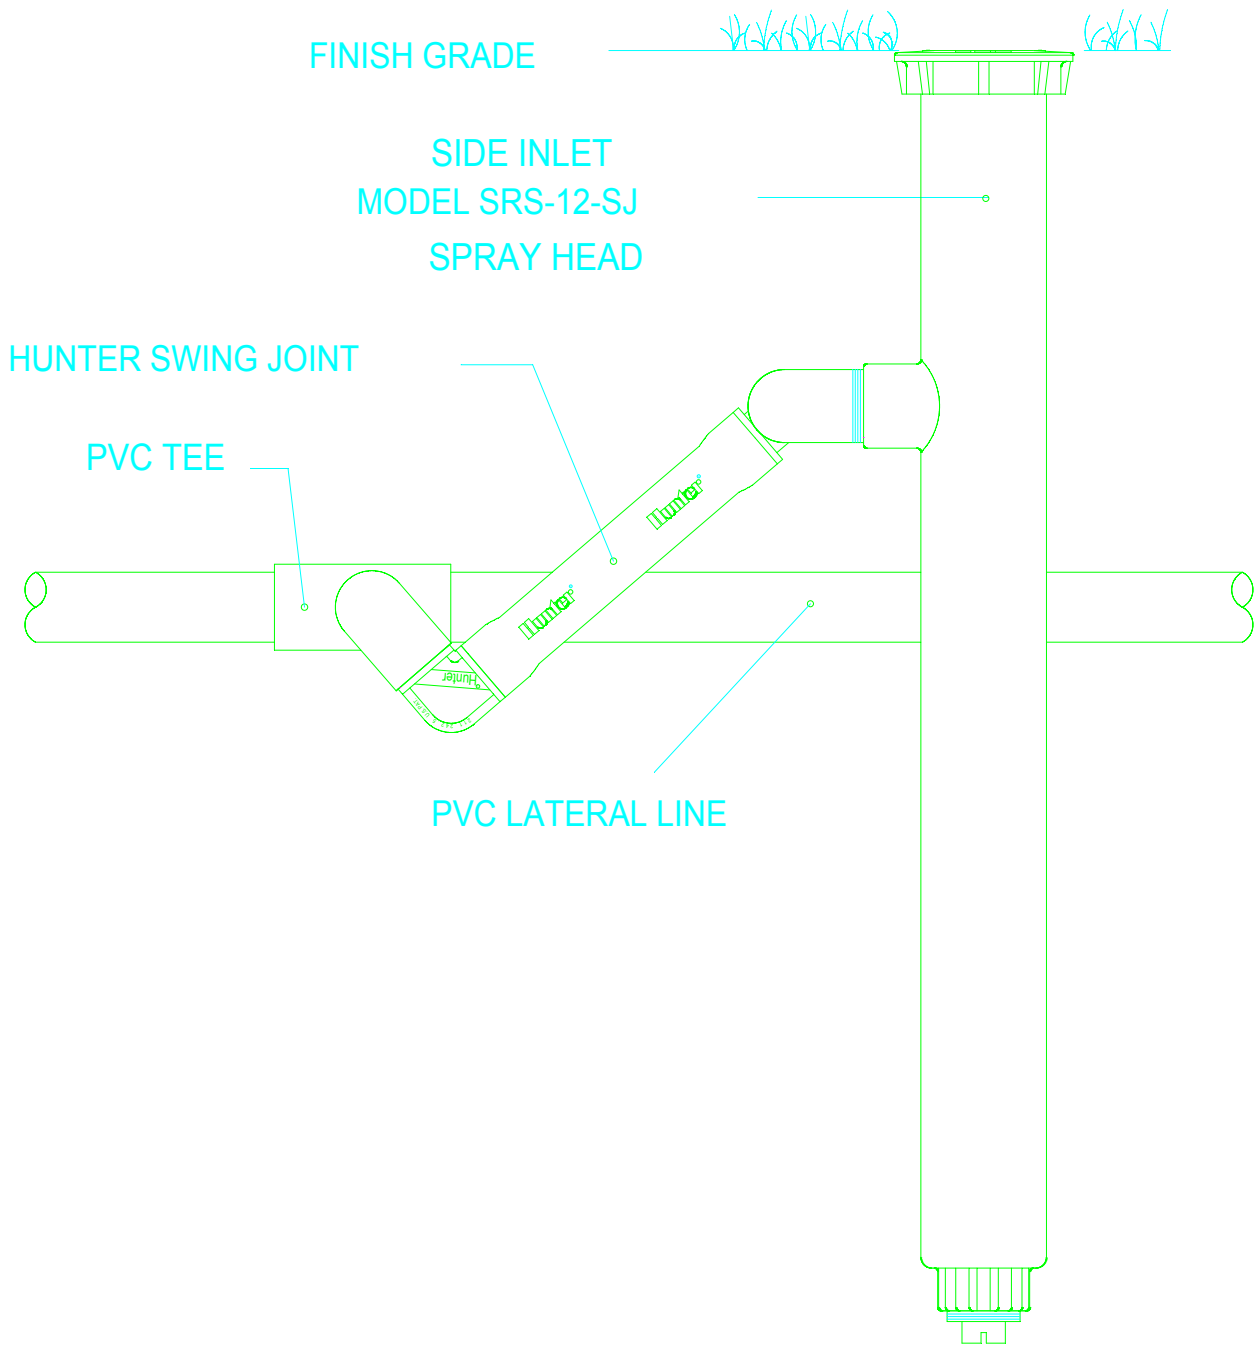

SIDE INLET
SRS-12SI

 **SRS-12-SJ SPRAY HEAD**

NO SCALE INSTALLATION DETAIL

SWING