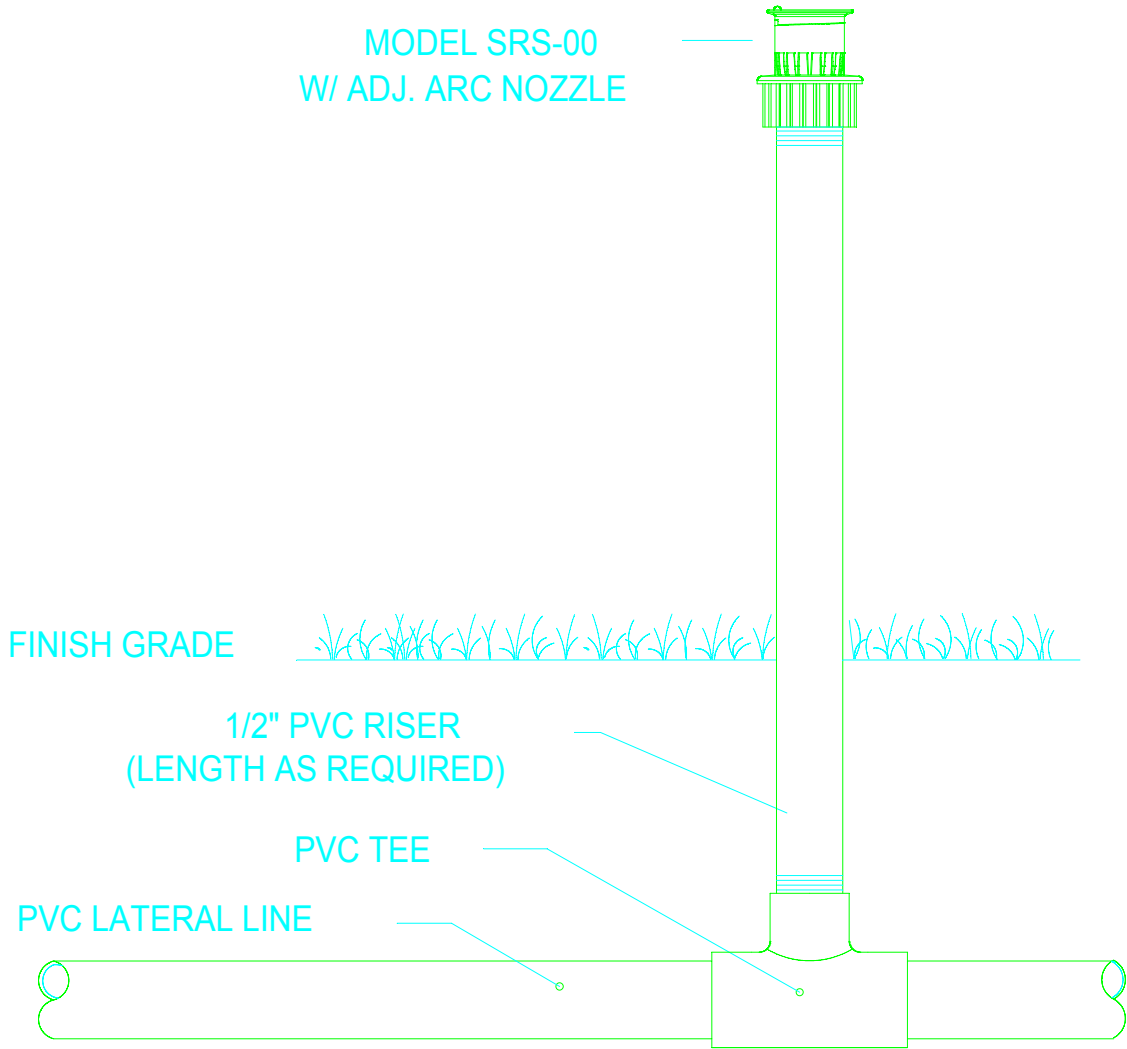

MODEL SRS-00  
W/ ADJ. ARC NOZZLE

 **SRS-00**

NO SCALE

INSTALLATION DETAIL

**RIGID**