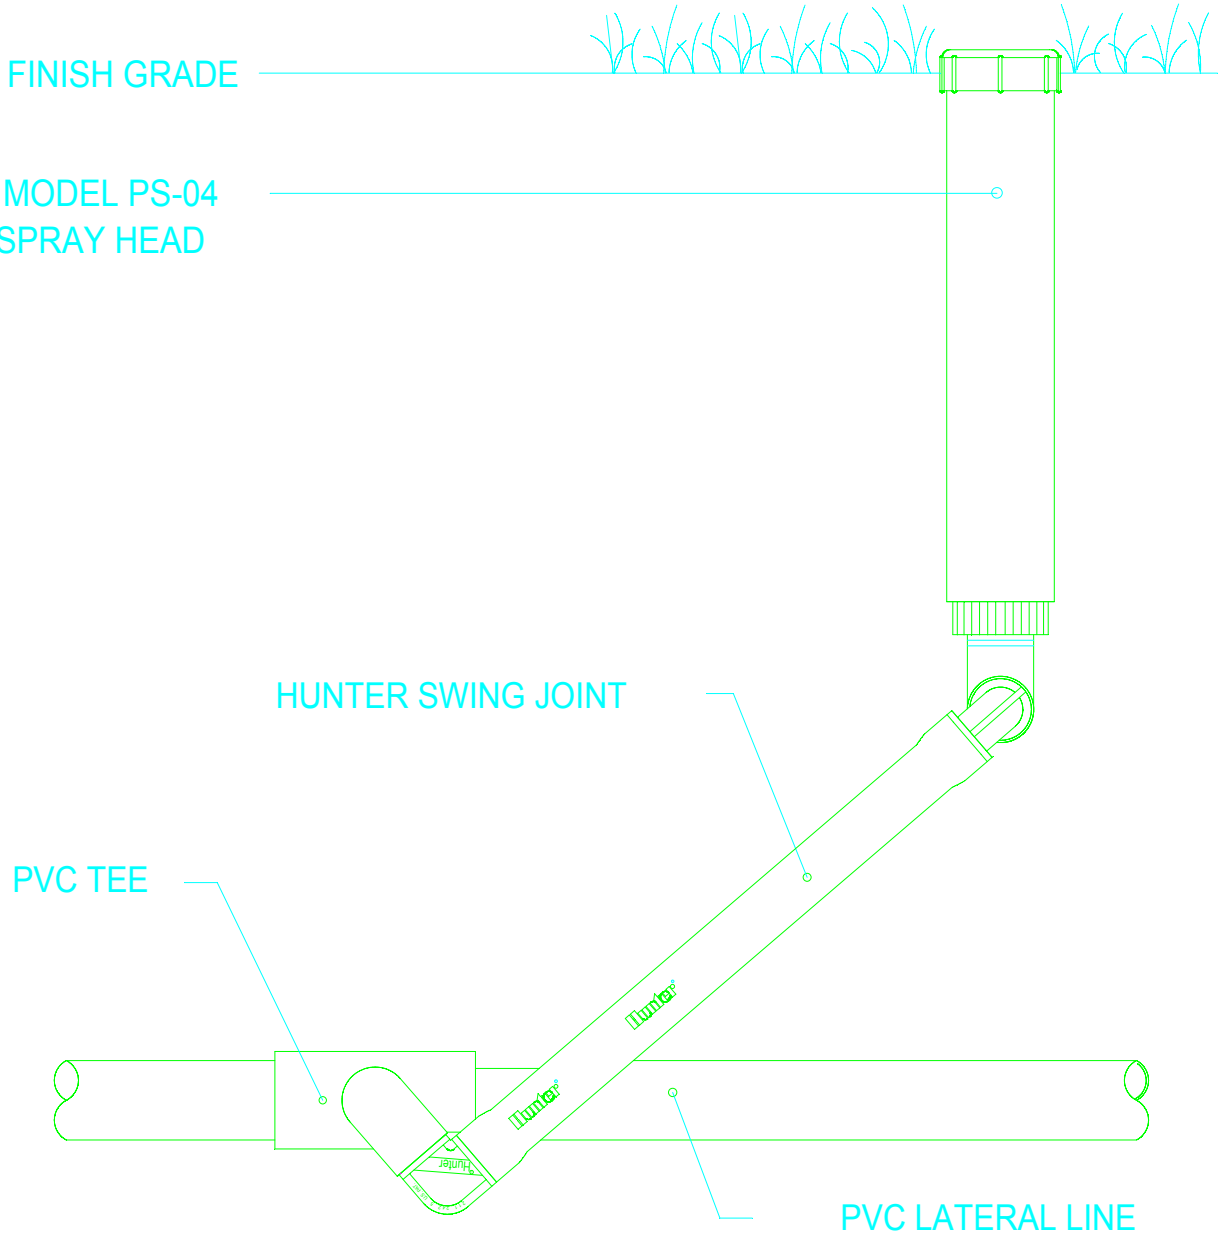

PS-04SJ
HUNTER-SWING JOINT

NO SCALE

INSTALLATION DETAIL

SWING