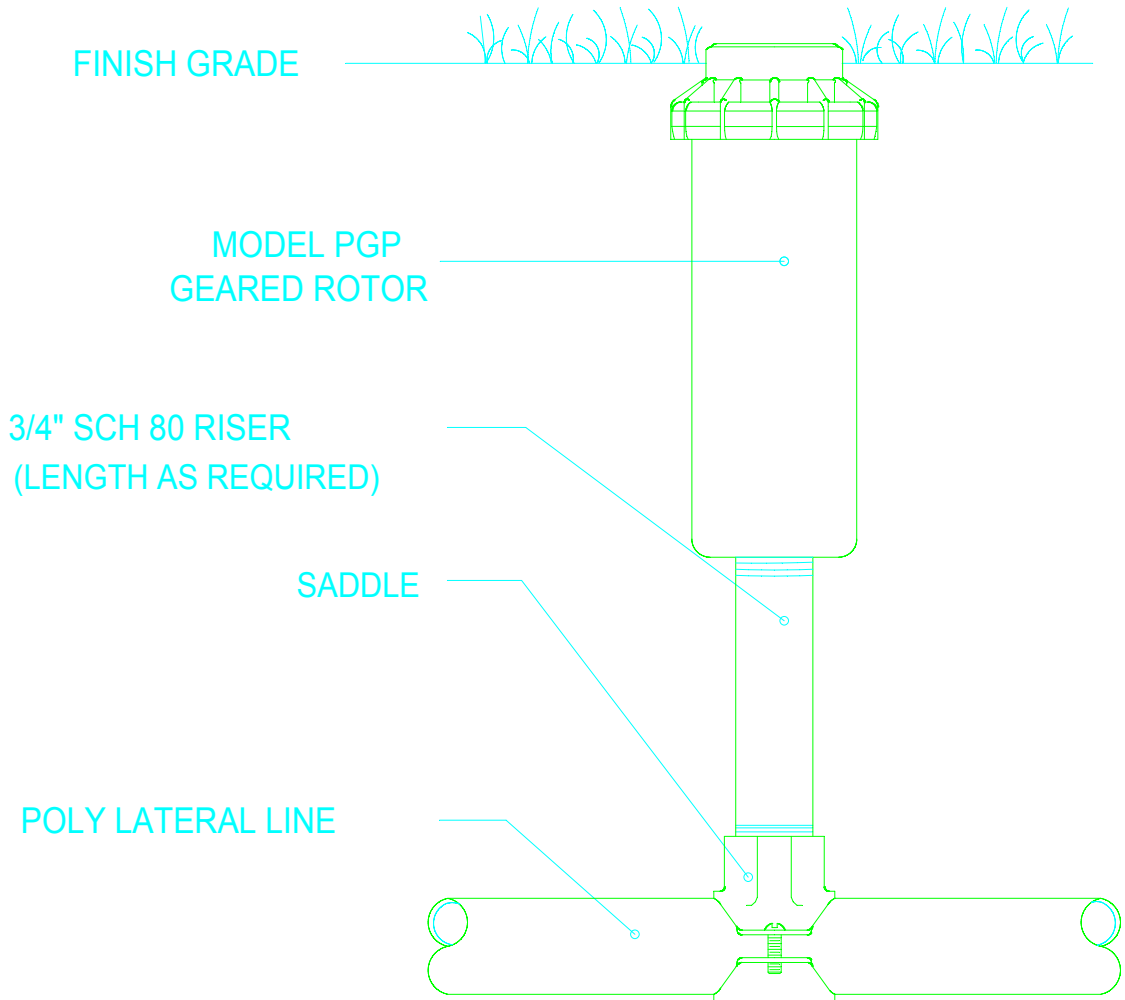

# PGPSADLE

 **PGP GEAR DRIVE**

---

 **NO SCALE**      **INSTALLATION DETAIL**

**SADDLE**